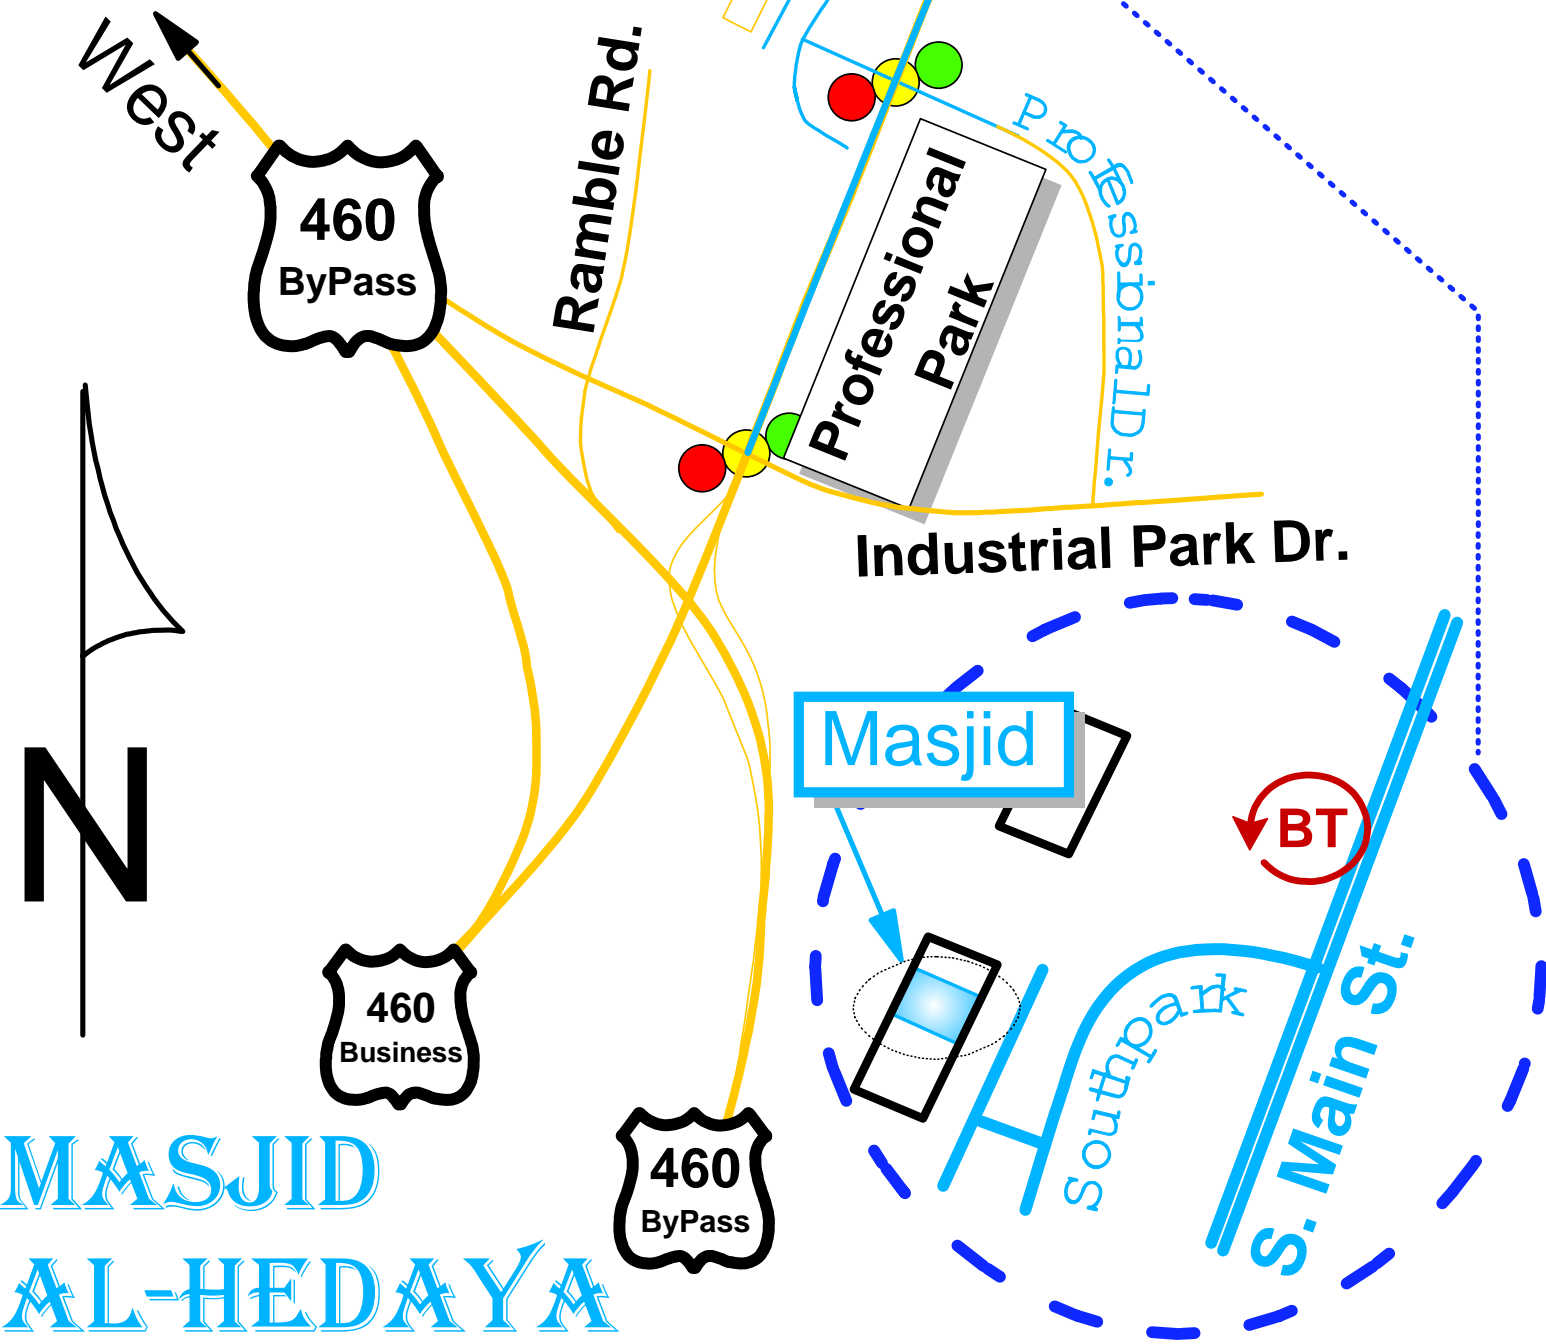

Hess/
Wilco

 Bus Stop
 Light Signal

MASJID
AL-HEDAYA

106-B Southpark Dr. - 953-4622