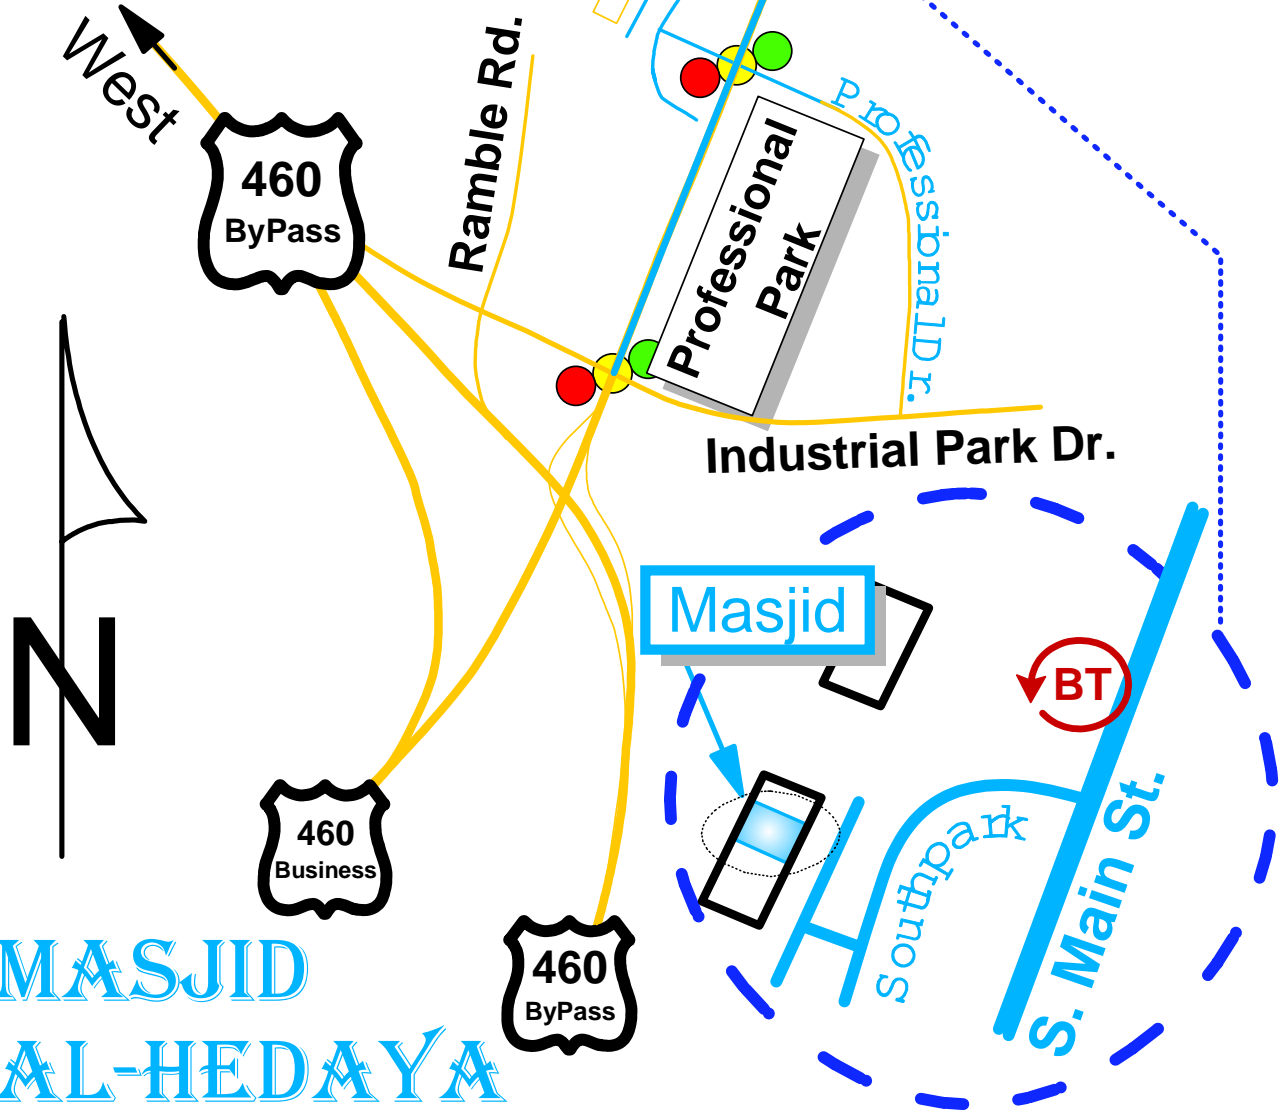

Hess/
Wilco

Bus Stop
 Light Signal

MASJID
AL-HEDAYA

106-B Southpark Dr. - 953-4622